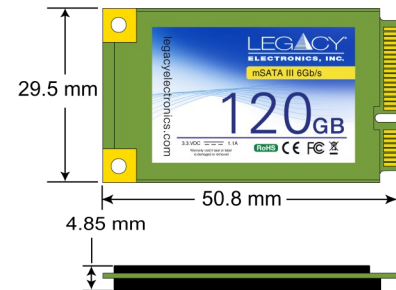

Common Form Factors

2.5" SATA III

Half Slim SATA III

1.8" SATA III

mSATA Full Size SATA III

80mm M.2 SATA III

mSATA MINI SATA III