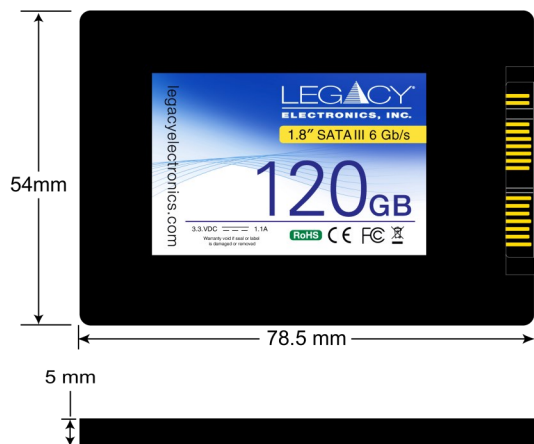

Common Form Factors

2.5" SATA III

Half Slim SATA III

1.8" SATA III

mSATA Full Size SATA III

80mm M.2 SATA III

mSATA MINI SATA III