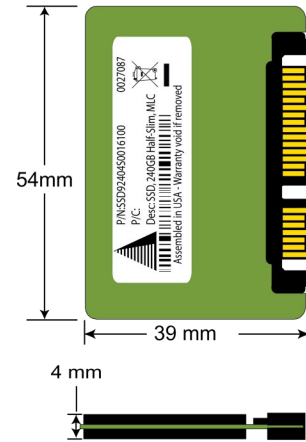

Common Form Factors

2.5" SATA III

Half Slim SATA III

1.8" SATA III

mSATA Full Size SATA III

80mm M.2 SATA III

mSATA MINI SATA III